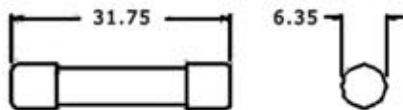

FUSIBLES AUTOMOTRICES

SERIE 41

CLAVE	AMP	Voltaje	Medida
41-4	4	32V	1/4" x 5/8"
41-6	6	32V	1/4" x 3/4"
41-7.5	7.5	32V	1/4" x 7/8"
41-9	9	32V	1/4" x 7/8"
41-14	14	32V	1/4" x 1 1/16"
41-20	20	32V	1/4" x 1 1/4"
41-30	30	32V	1/4" x 1 7/16"

SERIE 43

CLAVE	AMP	Voltaje	Medida
43-1	1	32V	1/4" x 1 1/4"
43-2	2	32V	1/4" x 1 1/4"
43-3	3	32V	1/4" x 1 1/4"
43-4	4	32V	1/4" x 1 1/4"
43-5	5	32V	1/4" x 1 1/4"
43-6	6	32V	1/4" x 1 1/4"
43-7	7	32V	1/4" x 1 1/4"
43-7.5	7.5	32V	1/4" x 1 1/4"
43-8	8	32V	1/4" x 1 1/4"
43-10	10	32V	1/4" x 1 1/4"
43-15	15	32V	1/4" x 1 1/4"
43-25	25	32V	1/4" x 1 1/4"
43-30	30	32V	1/4" x 1 1/4"