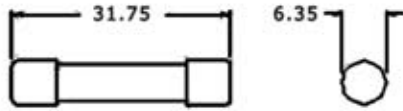

FUSIBLES AUTOMOTRICES

SERIE 41

CLAVE	AMP	Voltaje	Medida
41-4	4	32V	1/4" x 5/8"
41-6	6	32V	1/4" x 3/4"
41-7.5	7.5	32V	1/4" x 7/8"
41-9	9	32V	1/4" x 7/8"
41-14	14	32V	1/4" x 1 1/16"
41-20	20	32V	1/4" x 1 1/4"
41-30	30	32V	1/4" x 1 7/16"

SERIE 43

CLAVE	AMP	Voltaje	Medida
43-1	1	32V	1/4" x 1 1/4"
43-2	2	32V	1/4" x 1 1/4"
43-3	3	32V	1/4" x 1 1/4"
43-4	4	32V	1/4" x 1 1/4"
43-5	5	32V	1/4" x 1 1/4"
43-6	6	32V	1/4" x 1 1/4"
43-7	7	32V	1/4" x 1 1/4"
43-7.5	7.5	32V	1/4" x 1 1/4"
43-8	8	32V	1/4" x 1 1/4"
43-10	10	32V	1/4" x 1 1/4"
43-15	15	32V	1/4" x 1 1/4"
43-25	25	32V	1/4" x 1 1/4"
43-30	30	32V	1/4" x 1 1/4"